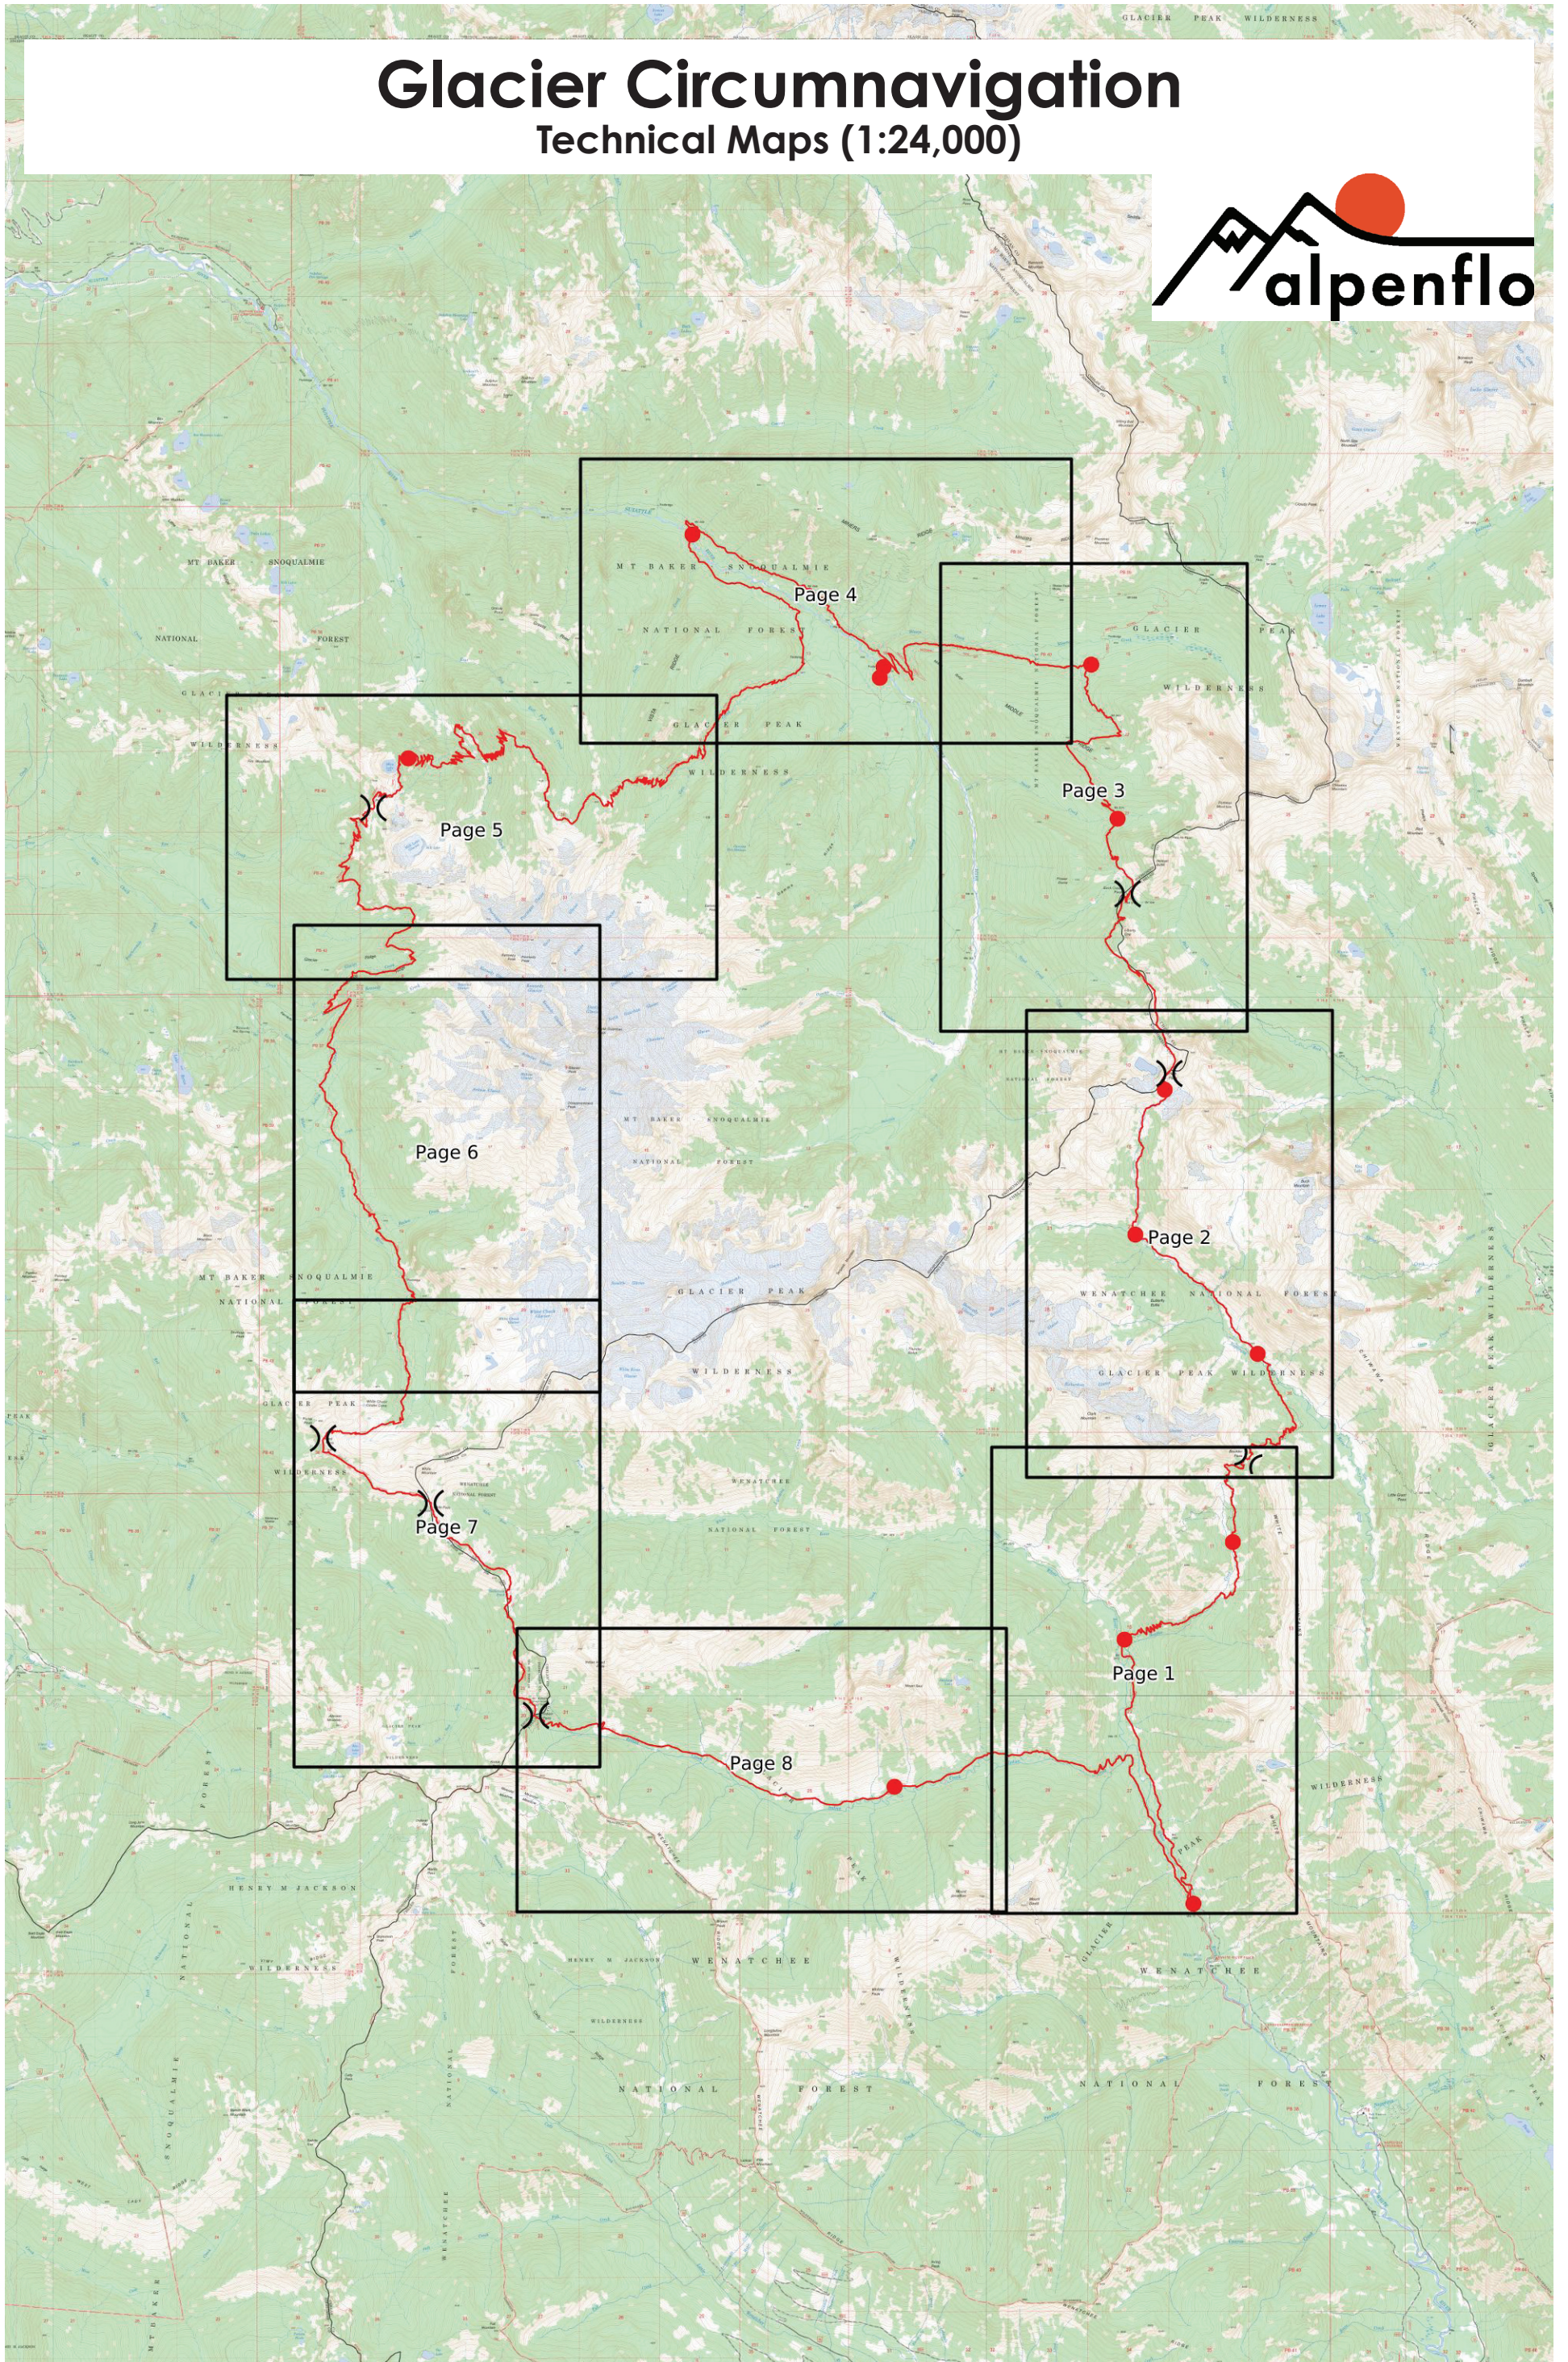

# Glacier Circumnavigation

## Technical Maps (1:24,000)

Series Overview  
WGS84  
USNG 10TFU-10UFU  
CalTopo